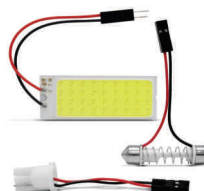

PLACA RETANGULAR

LL0020