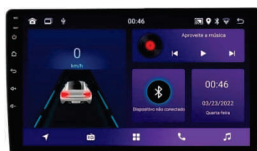

## MULTIMÍDIAS

KX3 - KRC3000

MP5 Full Touch 7"  
CarPlay / Android Auto

**UNI0008**

Vision - 8970X

Multimídia 7" Android  
Quadcore  
2GB RAM/32GB  
Android Auto e CarPlay

**UNI0002**

Vision - 8990X